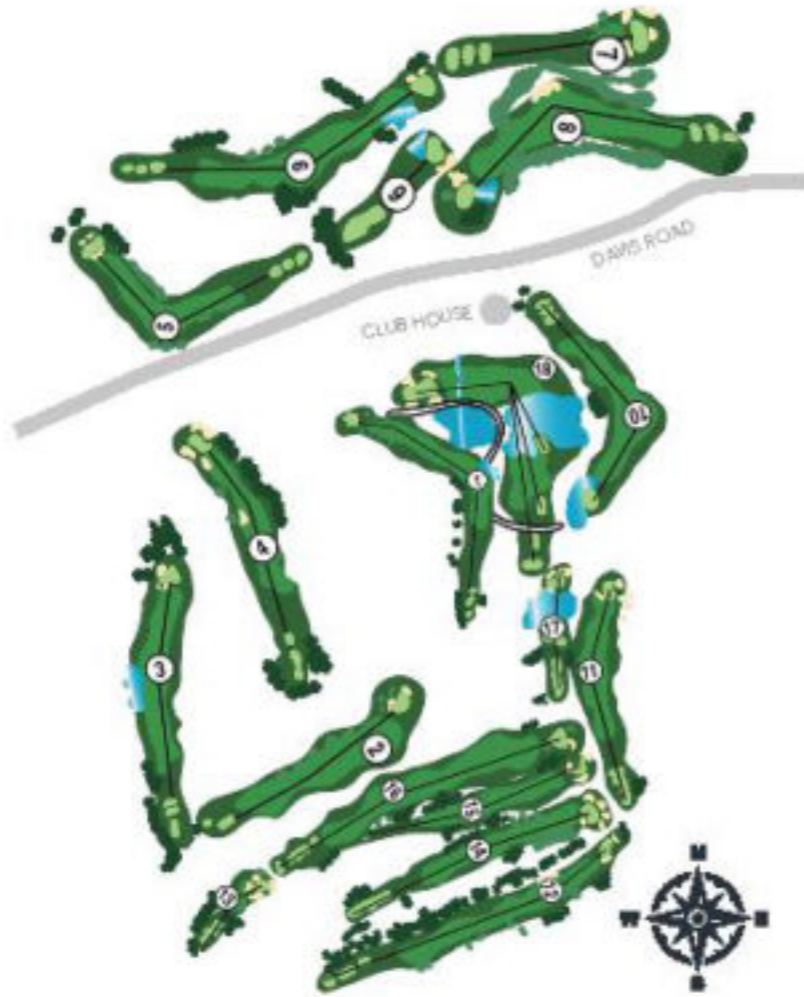

USGA RULES GOVERN ALL PLAY
Expect Where Local Rules Apply

- Out of Bounds white stakes/lines.
- All hazards marked by red or yellow stakes/lines.
- Each player is responsible for replacement of divots, repairing ball marks, and raking of sand bunkers.
- All carts must be kept 30 feet from tees and greens.
- If match fails to keep pace and loses in distance more than one hole on those in front, it shall signal faster matches to pass through.
- Please obey daily cart rules.
- Alcohol is not permitted to be brought onto the premises. Coolers are not allowed.
- Davis Road is considered OUT OF BOUNDS.
- Geneva Farm is a non-metal spike facility.

Located in Harford County

217 Davis Road
 Street, Maryland 21154
 410-452-8800

www.genevafarmgolf.com

GENEVA FARM
 GOLF COURSE

Blue Tees	500	381	370	360	390	476	170	485	146	3278	364	350	530	147	371	393	535	147	367	3204	6482	71.3/132				
White Tees	470	361	334	334	362	442	146	476	130	3055	356	340	500	130	351	374	493	132	343	3019	6074	69.6/127				
Gold Tees	459	350	290	280	343	375	127	444	118	2786	329	328	437	120	336	360	453	125	285	2775	5559	67.3/117				
Par	5	4	4	4	4	4	3	5	3	36	4	4	5	3	4	4	5	3	4	36	72	Rating/Slope				
Handicap	5	9	13	11	7	1	15	3	17																	
Hole #	1	2	3	4	5	6	7	8	9	Out	Initial	10	11	12	13	14	15	16	17	18	In	Total	Hop.	Net.	A	
Red Tees	384	339	273	272	329	363	125	399	109	2593	324	310	434	97	324	349	449	92	280	2659	5252	70.7/131				
Par	5	4	4	4	4	4	3	5	3	36	4	4	5	3	4	4	5	3	4	36	72	Rating/Slope				
Handicap	5	9	13	11	7	1	15	3	17																	